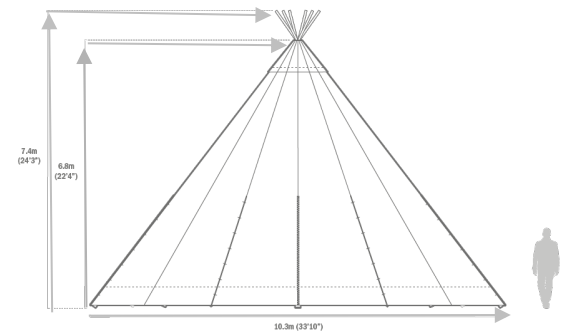

-  Covered area with sides lowered
-  Covered area with sides raised. Some or all of the sides can be raised on a Giant Hat

Bamse Max open fireplace

6' 6" (2m) x 2' 2" (0.7m) solid pine rectangle table with pine benches

WORLD INSPIRED TENTS

SINCE 2007

 Covered area with sides lowered

 Covered area with sides raised. Some or all of the sides can be raised on a Giant Hat

 Solid wood Bar 2.4m x 0.6m

6' 6" (2m) x 2' 2" (0.7m) solid pine rectangle table with pine benches

 Position of Wooden poles at ground Level

Assorted chill out furnishings, including low tables, bean cubes and cushions.

Tents: 2 Giant Hats + 1 Cirrus 40

Furniture: 100 seated guests on round tables & chairs + 16" x 24" dance floor, bar + Bamse Max fire pit

WORLD INSPIRED TENTS

SINCE 2007

-  Covered area with sides lowered
-  Covered area with sides raised. Some or all of the sides can be raised on a Giant Hat

Bamse Max open fireplace

Position of Wooden poles at ground Level