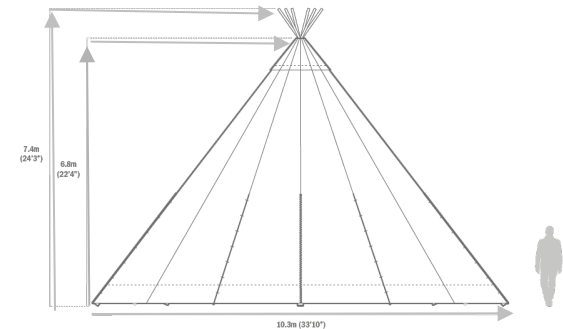

Tents: 2 Giant Hats + 1 Cirrus 40

Furniture: 80 seated guests on rectangular tables and benches + 3m x 7m stage, 16' x 12" dance floor, Bamse Max fire pit + chill out furnishings

WORLD INSPIRED TENTS

SINCE 2007

-  Covered area with sides lowered
-  Covered area with sides raised. Some or all of the sides can be raised on a Giant Hat

Bamse Max open fireplace

6' 6" (2m) x 2' 2" (0.7m) solid pine rectangle table with pine benches

Position of Wooden poles at ground Level

Assorted chill out furnishings, including low tables, bean cubes and cushions.

Tents: 2 Giant Hats + 1 Cirrus 40
Furniture: 128 seated guests on rectangular tables and benches + 16" x 24" dance floor, bar + chill out furnishings

WORLD INSPIRED TENTS

SINCE 2007

 Covered area with sides lowered

 Covered area with sides raised. Some or all of the sides can be raised on a Giant Hat

 Solid wood Bar 2.4m x 0.6m

6' 6" (2m) x 2' 2" (0.7m) solid pine rectangle table with pine benches