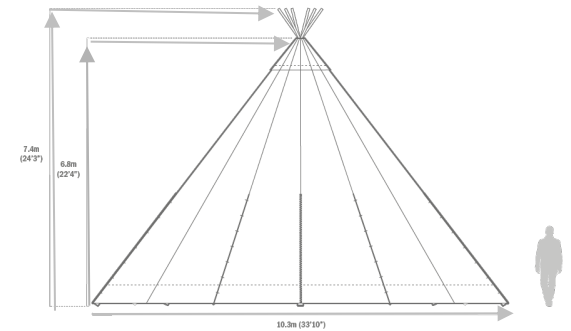

-  Covered area with sides lowered
-  Covered area with sides raised. Some or all of the sides can be raised on a Giant Hat

Bamse Max open fireplace

6' 6" (2m) x 2' 2" (0.7m) solid pine rectangle table with pine benches

Position of Wooden poles at ground Level

Assorted chill out furnishings, including low tables, bean cubes and cushions.

Tents: 2 Giant Hats + 1 Cirrus 40
Furniture: 128 seated guests on rectangular tables and benches + 16" x 24" dance floor, bar + chill out furnishings

WORLD INSPIRED TENTS

SINCE 2007

 Covered area with sides lowered

 Covered area with sides raised. Some or all of the sides can be raised on a Giant Hat

 Solid wood Bar 2.4m x 0.6m

6' 6" (2m) x 2' 2" (0.7m) solid pine rectangle table with pine benches