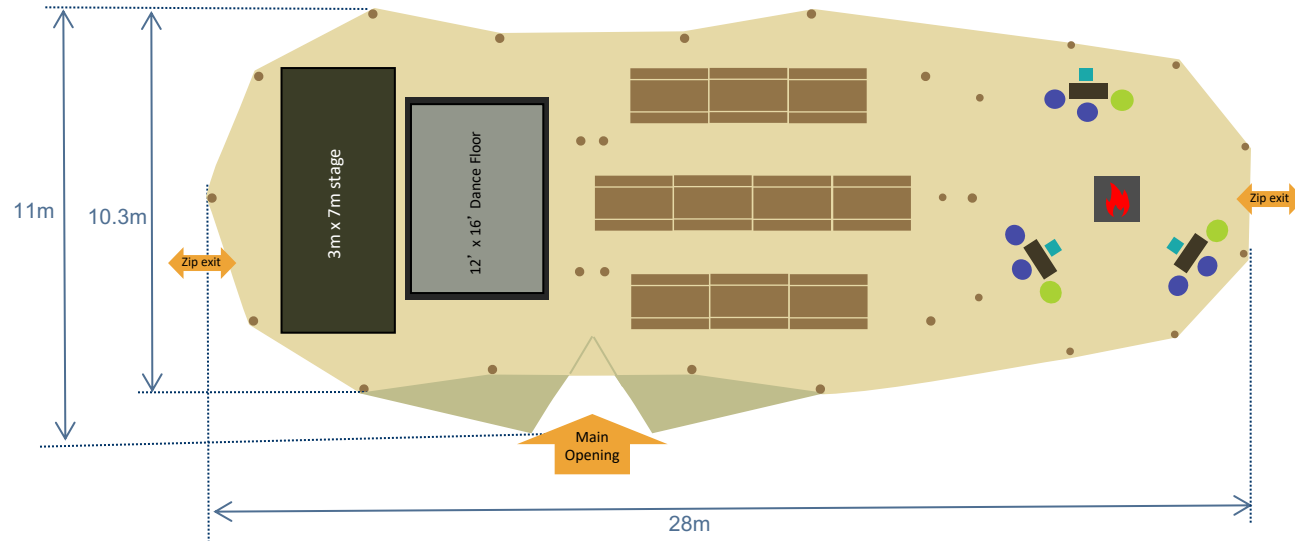

Tents: 2 Giant Hats + 1 Cirrus 40

Furniture: 80 seated guests on rectangular tables and benches + 3m x 7m stage, 16' x 12" dance floor, Bamse Max fire pit + chill out furnishings

WORLD INSPIRED TENTS

SINCE 2007

-  Covered area with sides lowered
-  Covered area with sides raised. Some or all of the sides can be raised on a Giant Hat

Bamse Max open fireplace

6' 6" (2m) x 2' 2" (0.7m) solid pine rectangle table with pine benches

WORLD INSPIRED TENTS

SINCE 2007

 Covered area with sides lowered

 Covered area with sides raised. Some or all of the sides can be raised on a Giant Hat

 Solid wood Bar 2.4m x 0.6m

6' 6" (2m) x 2' 2" (0.7m) solid pine rectangle table with pine benches

WORLD INSPIRED TENTS

SINCE 2007

-  Covered area with sides lowered
-  Covered area with sides raised. Some or all of the sides can be raised on a Giant Hat

Bamse Max open fireplace

Position of Wooden poles at ground Level