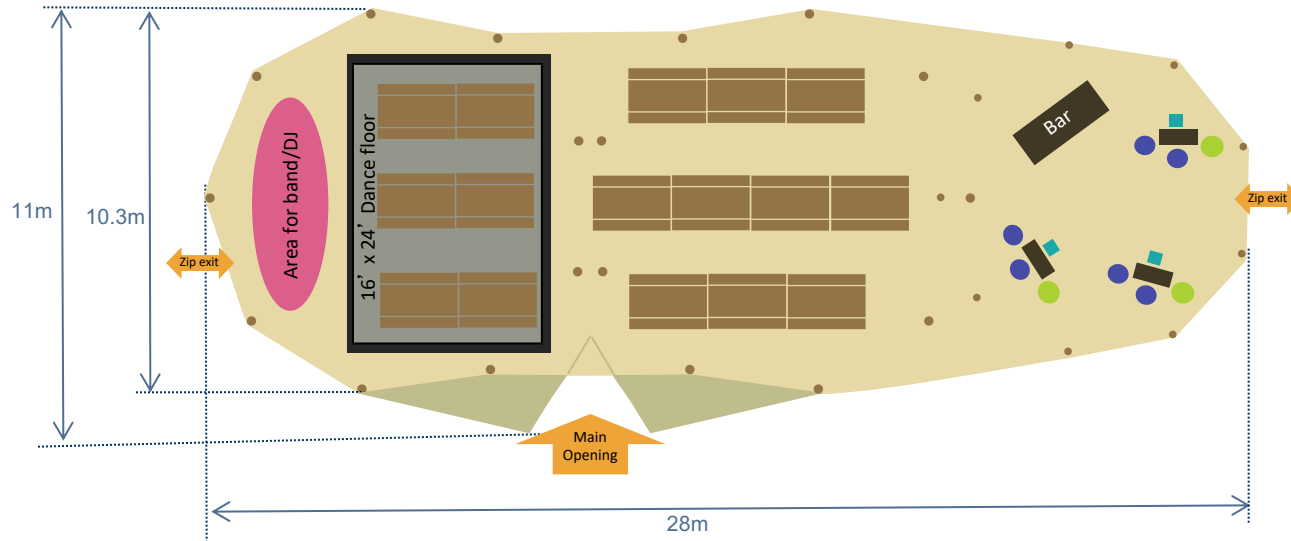

-  Covered area with sides lowered
-  Covered area with sides raised. Some or all of the sides can be raised on a Giant Hat

Bamse Max open fireplace

6' 6" (2m) x 2' 2" (0.7m) solid pine rectangle table with pine benches

Position of Wooden poles at ground Level

Assorted chill out furnishings, including low tables, bean cubes and cushions.

Tents: 2 Giant Hats + 1 Cirrus 40
Furniture: 128 seated guests on rectangular tables and benches + 16" x 24" dance floor, bar + chill out furnishings

WORLD INSPIRED TENTS

SINCE 2007

 Covered area with sides lowered

 Covered area with sides raised. Some or all of the sides can be raised on a Giant Hat

 Solid wood Bar 2.4m x 0.6m

6' 6" (2m) x 2' 2" (0.7m) solid pine rectangle table with pine benches

WORLD INSPIRED TENTS

SINCE 2007

-  Covered area with sides lowered
-  Covered area with sides raised. Some or all of the sides can be raised on a Giant Hat

Bamse Max open fireplace

Position of Wooden poles at ground Level