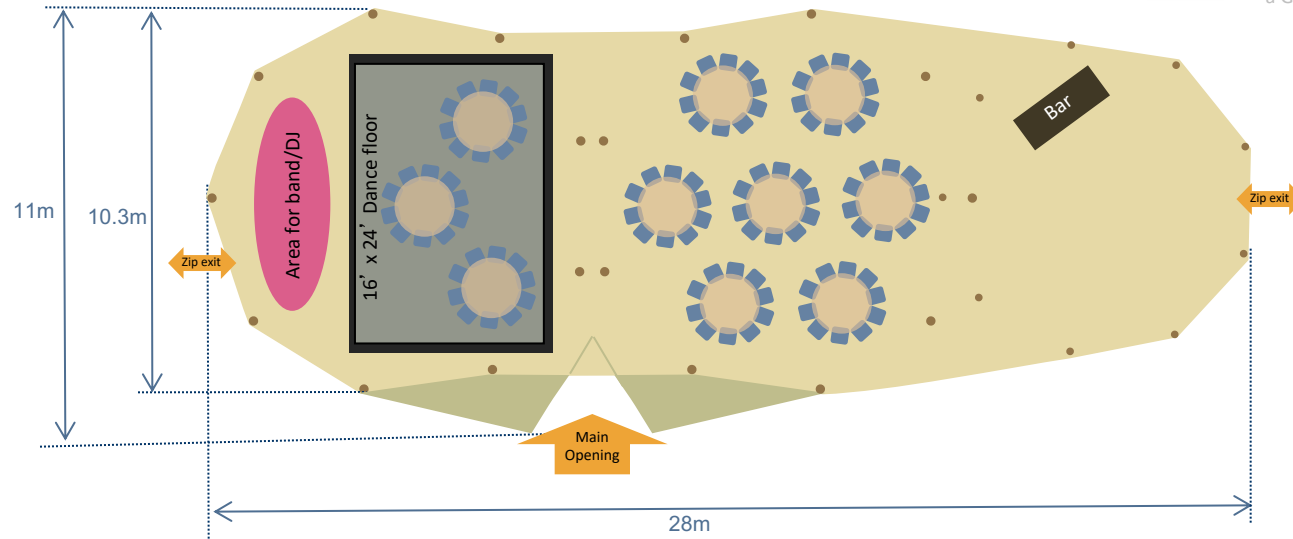

-  Covered area with sides lowered
-  Covered area with sides raised. Some or all of the sides can be raised on a Giant Hat

Bamse Max open fireplace

6' 6" (2m) x 2' 2" (0.7m) solid pine rectangle table with pine benches

WORLD INSPIRED TENTS

SINCE 2007

 Covered area with sides lowered

 Covered area with sides raised. Some or all of the sides can be raised on a Giant Hat

 Solid wood Bar 2.4m x 0.6m

6' 6" (2m) x 2' 2" (0.7m) solid pine rectangle table with pine benches

 Position of Wooden poles at ground Level

Assorted chill out furnishings, including low tables, bean cubes and cushions.

Tents: 2 Giant Hats + 1 Cirrus 40

Furniture: 100 seated guests on round tables & chairs + 16" x 24" dance floor, bar + Bamse Max fire pit

WORLD INSPIRED TENTS

SINCE 2007

-  Covered area with sides lowered
-  Covered area with sides raised. Some or all of the sides can be raised on a Giant Hat

Bamse Max open fireplace

Position of Wooden poles at ground Level